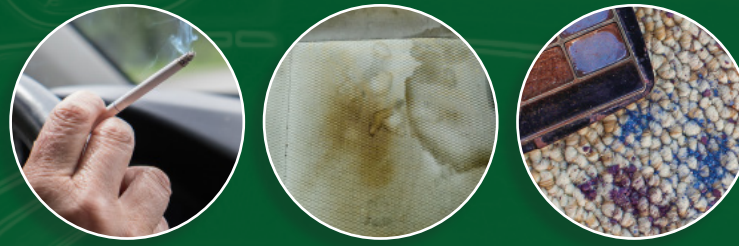

- Protects seats, door panels and dashboards.
- Prevents seats from drying and premature aging.
- Forms a protective barrier against food and drink stains.
- Maintains original lush texture and quality of new leather and vinyl.
- Creates a stain resistant shield while conditioning and preserving.